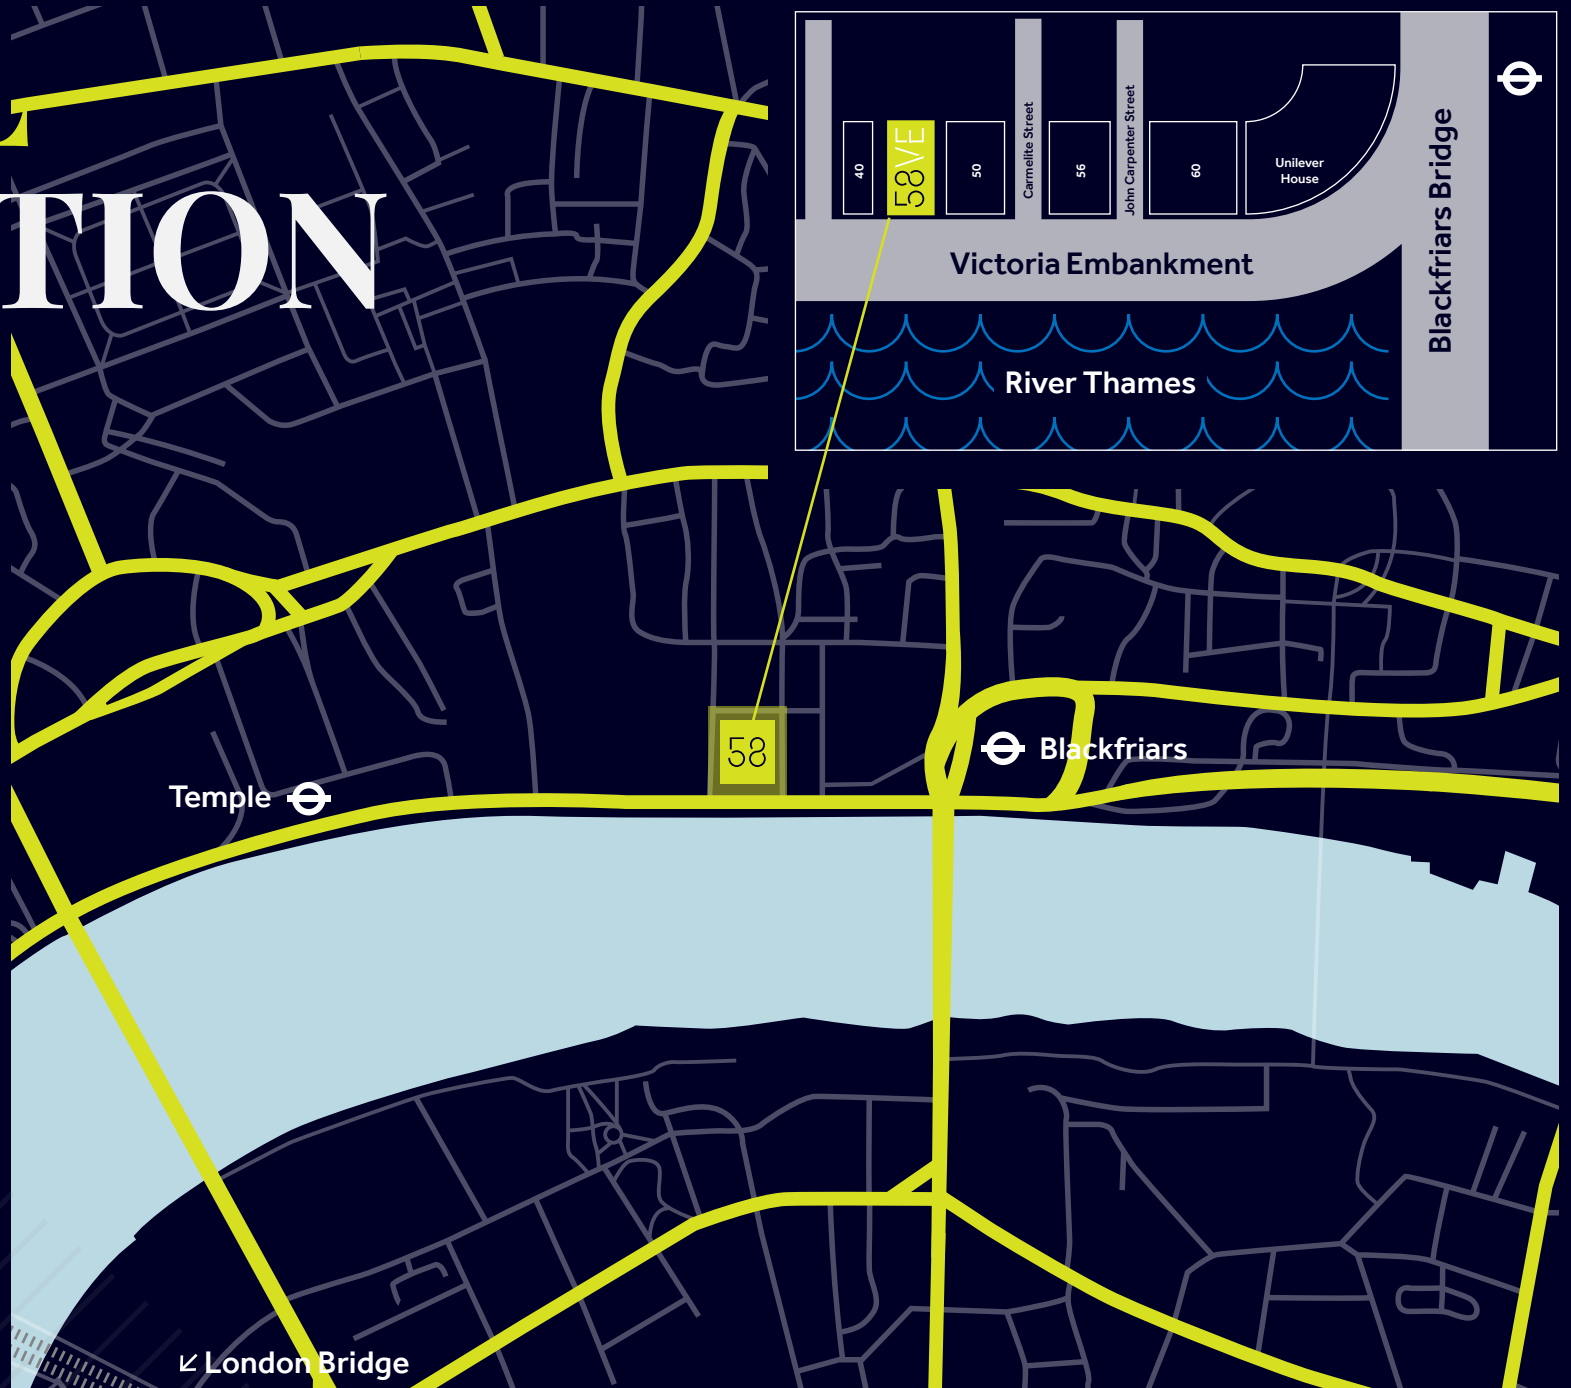

IDEAL LOCATION

Located centrally on the banks of the River Thames, 58VE is easy to find from a variety of transport links across London.

Nearest stations

Blackfriars
Temple

58VE

Contact

venuehire@58ve.com

07866 948 562