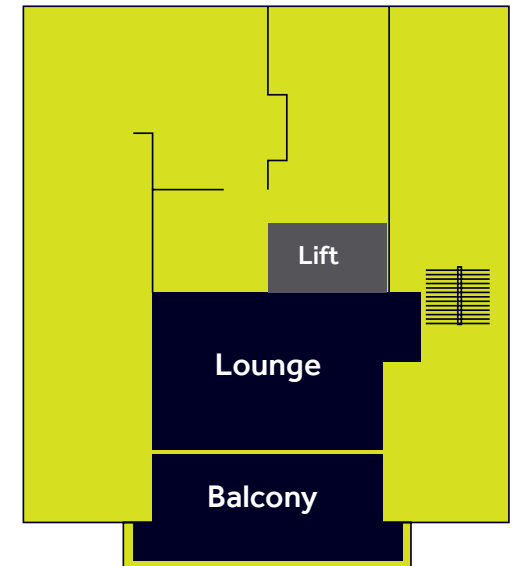

FITTING YOUR EVENT

Capacity Chart

Layout	Ground Floor Events Space			Level 6
	58VE	58	VE	Lounge & Balcony
Boardroom	60	30	18	-
Theatre	180	90	50	70
Cabaret	90	55	30	-
Banqueting	102	66	36	50
Reception	200	120	65	100

Ground Floor

6th Floor