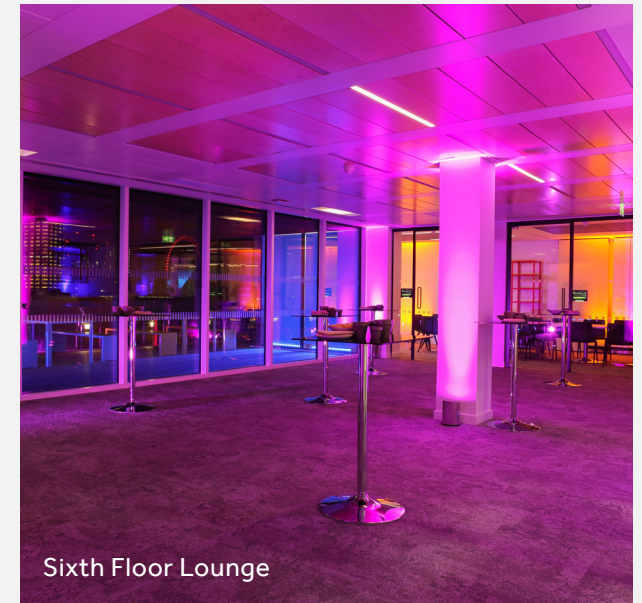

58VE

VENUE HIRE

EVENTS AT 58VE

The City of London's vibrant riverside venue, 58VE, is a modern space nestled in the heart of London along Victoria Embankment.

With a capacity of up to 200 standing guests, the venue offers the perfect canvas for events of all sizes. The main space can transform into two separate rooms, providing versatile options for both daytime and evening events. Whether you're hosting a corporate conference, a glamorous evening reception, or a dynamic networking event, 58VE is the ultimate destination for any occasion.

The venue is also home to an exclusive sixth-floor lounge and rooftop balcony, offering breathtaking views of London's iconic skyline. This stunning setting serves as an inspiring backdrop for any gathering.

EXCEPTIONAL FACILITIES

Ground Floor Facilities

- PA system including: 2x handheld microphones & 5x lapel microphones
- 2 x 98" LED Screens
- Wheelchair accessible
- Cloakroom
- Dedicated event space foyer
- Moveable staging and lectern
- Flexible moveable wall partitions
- Writable magnetic walls
- Trackable ceiling cameras
- Wi-Fi access
- Live streaming
- Hearing loop
- Bespoke menu planning

BREATHTAKING VIEWS

Lounge & Balcony Facilities

- Built-in bar
- Impressive views of the Thames from the sixth floor
- Speaker system for background music
- Cloakroom
- Wheelchair accessible
- Wi-Fi access
- Bespoke menu planning