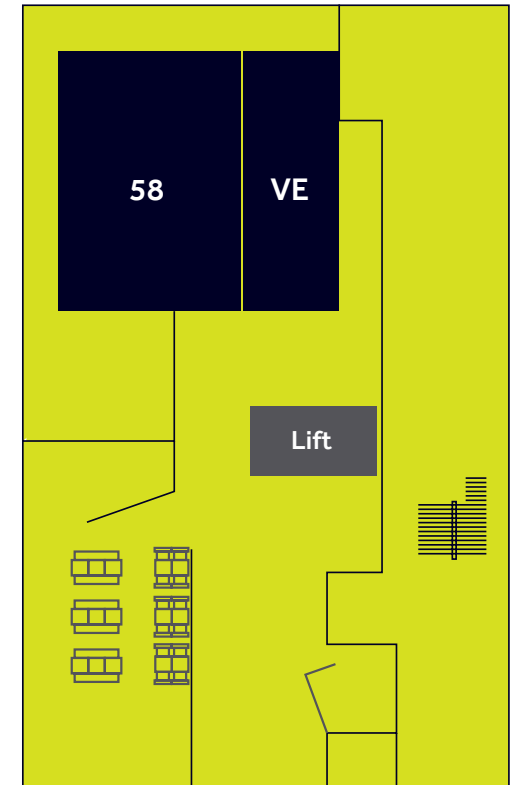

FITTING YOUR EVENT

Capacity Chart

Layout	Ground Floor Events Space			Level 6
	58VE	58	VE	Lounge & Balcony
Boardroom	60	30	18	-
Theatre	180	90	50	70
Cabaret	90	55	30	-
Banqueting	102	66	36	50
Reception	200	120	65	100

Ground Floor